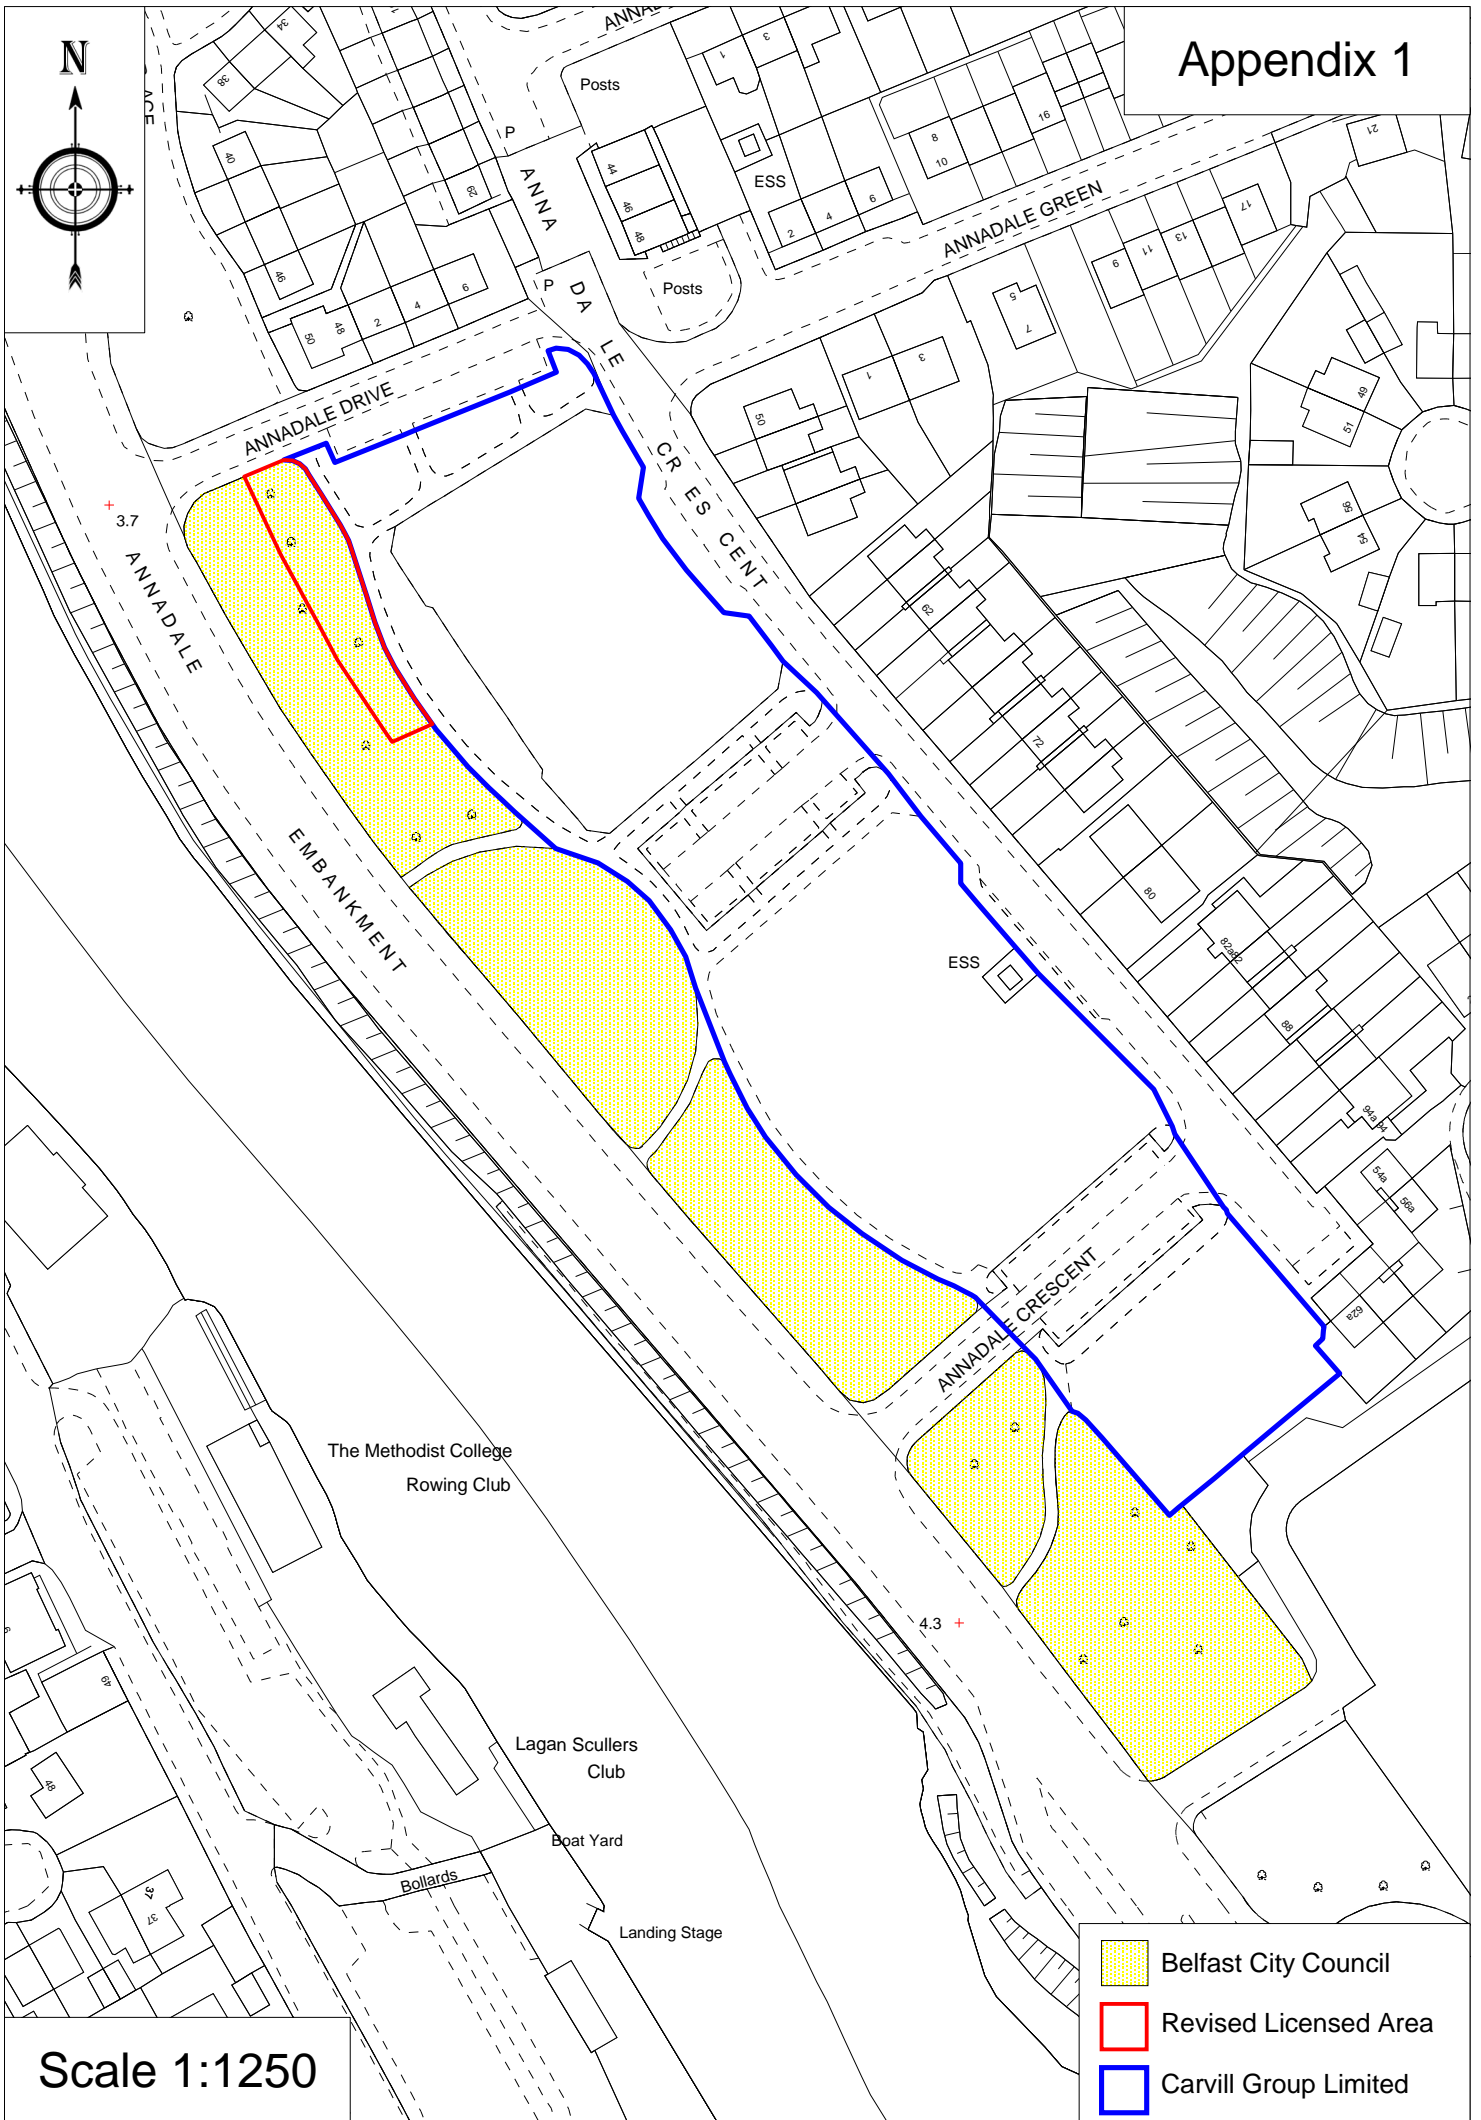

Appendix 1

Scale 1:1250

-  Belfast City Council
-  Revised Licensed Area
-  Carvill Group Limited